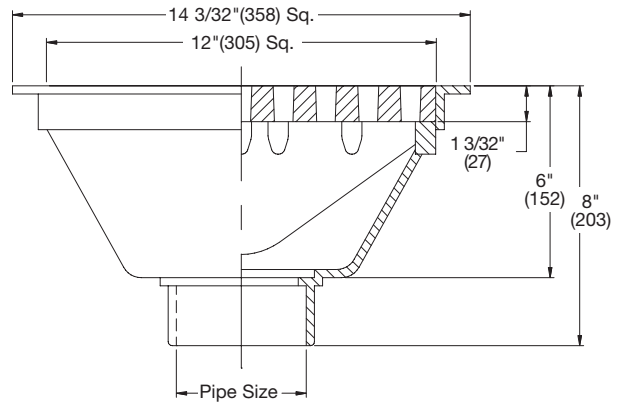

Sanitary Floor Sinks

FS-500 12" Square x 6" Deep PVC Floor Sink

Model Number	Weight (lbs.)	Top Size	Outlet Size	Top	List Price
FS-502, 3, 4	9	12" Sq.	2,3,4"	PVC	\$973.00

Options for FD-500 Series:

Suffix	Description	List Price
-5	Sediment Bucket	\$179.00
-6	Vandal Proof	76.00
-150	1/2 Grate	No Add
-175	3/4 Grate	No Add
-DS	Dome Strainer	112.00

FS-700 8" Round x 3" Deep Sanitary Floor Sink

Model Number	Weight (lbs.)	Top Size	Outlet Size	Top	List Price
FS-702, 3, 4	14	8" Round	2,3,4"	porcelain	\$1,374.00
FS-702, 3, 4-1	20	8" Round	2,3,4"	nickel bronze	1,804.00