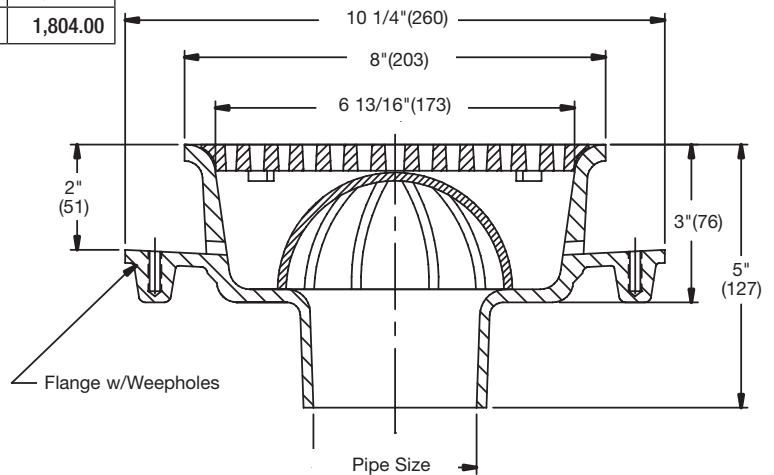

Sanitary Floor Sinks

FS-500 12" Square x 6" Deep PVC Floor Sink

Model Number	Weight (lbs.)	Top Size	Outlet Size	Top	List Price
FS-502, 3, 4	9	12" Sq.	2,3,4"	PVC	\$973.00

Options for FD-500 Series:

Suffix	Description	List Price
-5	Sediment Bucket	\$179.00
-6	Vandal Proof	76.00
-150	1/2 Grate	No Add
-175	3/4 Grate	No Add
-DS	Dome Strainer	112.00

FS-700 8" Round x 3" Deep Sanitary Floor Sink

Model Number	Weight (lbs.)	Top Size	Outlet Size	Top	List Price
FS-702, 3, 4	14	8" Round	2,3,4"	porcelain	\$1,374.00
FS-702, 3, 4-1	20	8" Round	2,3,4"	nickel bronze	1,804.00